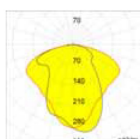

CITY

CITY RANGE

OPEN OPTICS

GW860025

WIRED VERSIONS WITH P.F. CORRECTION COMPLETE WITH LAMP IP23 OPTICS COMPARTMENT IP23 ACCESSORIES COMPARTMENT - CLASS II

Code	Lamp power	Lamp supplied	Lamp holder	Lamp current	Colour	Weight (kg)	Conf. Imb.
VOLTAGE: 230 V - 50 Hz							
GW 86 001 Q	125 W	QE	E27	1.15 A	Grey RAL 7035	4.5	1
GW 86 002 S	70 W	SE*	E27	1 A	Grey RAL 7035	4.4	1
GW 86 003 S	100 W	SE	E40	1.2 A	Grey RAL 7035	4.6	1
GW 86 091 S	150 W	SE	E40	1.8 A	Grey RAL 7035	5.5	1

Use lamps without a built-in ignitor.

GW86071

NON-WIRED VERSION

Code	Max lamp power	Lamp	Lamp holder	Lamp current	Colour	Weight (kg)	Conf. Imb.
GW 86 071	150 W	-	E27		Grey RAL 7035	2.3	1

ACCESSORIES SUPPLIED: structural components: reflector, accessory-holding plate. Electrical items: lampholder with cables, supply terminal. The device is supplied with standard service items.

WATERTIGHT OPTICS - PC BOWL

GW860055

WIRED VERSIONS WITH P.F. CORRECTION COMPLETE WITH LAMP IP54 OPTICS COMPARTMENT IP43 ACCESSORIES COMPARTMENT - CLASS II

Code	Lamp power	Lamp supplied	Lamp holder	Lamp current	Colour	Weight (kg)	Conf. Imb.
VOLTAGE: 230 V - 50 Hz							
GW 86 004 Q	125 W	QE	E27	1.15 A	Grey RAL 7035	5	1
GW 86 005 S	70 W	SE*	E27	1 A	Grey RAL 7035	4.9	1
GW 86 006 S	100 W	SE	E40	1.2 A	Grey RAL 7035	5.1	1
GW 86 096 S	150 W	SE	E40	1.8 A	Grey RAL 7035	6	1