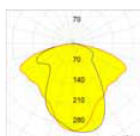

CITY

CITY RANGE

OPEN OPTICS

GW860025

WIRED VERSIONS WITH P.F. CORRECTION COMPLETE WITH LAMP IP23 OPTICS COMPARTMENT IP23 ACCESSORIES COMPARTMENT - CLASS II

Code	Lamp power	Lamp supplied	Lamp holder	Lamp current	Colour	Weight (kg)	Conf. Imb.
VOLTAGE: 230 V - 50 Hz							
GW 86 001 Q	125 W	QE	E27	1.15 A	Grey RAL 7035	4.5	1
GW 86 002 S	70 W	SE*	E27	1 A	Grey RAL 7035	4.4	1
GW 86 003 S	100 W	SE	E40	1.2 A	Grey RAL 7035	4.6	1
GW 86 091 S	150 W	SE	E40	1.8 A	Grey RAL 7035	5.5	1

Use lamps without a built-in ignitor.

GW86071

NON-WIRED VERSION

Code	Max lamp power	Lamp	Lamp holder	Lamp current	Colour	Weight (kg)	Conf. Imb.
GW 86 071	150 W	-	E27		Grey RAL 7035	2.3	1

ACCESSORIES SUPPLIED: structural components: reflector, accessory-holding plate. Electrical items: lampholder with cables, supply terminal. The device is supplied with standard service items.