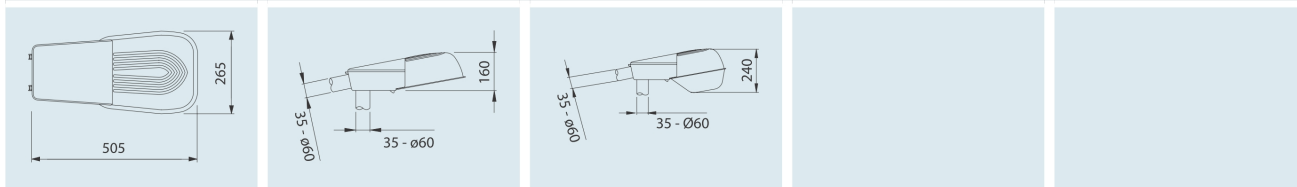

CITY

CITY RANGE

OPEN OPTICS

GW860025

WIRED VERSIONS WITH P.F. CORRECTION COMPLETE WITH LAMP IP23 OPTICS COMPARTMENT IP23 ACCESSORIES COMPARTMENT - CLASS II

Code	Lamp power	Lamp supplied	Lamp holder	Lamp current	Colour	Weight (kg)	Conf. Imb.
VOLTAGE: 230 V - 50 Hz							
GW 86 001 Q	125 W	QE	E27	1.15 A	Grey RAL 7035	4.5	1
GW 86 002 S	70 W	SE*	E27	1 A	Grey RAL 7035	4.4	1
GW 86 003 S	100 W	SE	E40	1.2 A	Grey RAL 7035	4.6	1
GW 86 091 S	150 W	SE	E40	1.8 A	Grey RAL 7035	5.5	1

Use lamps without a built-in ignitor.

GW86071

NON-WIRED VERSION

Code	Max lamp power	Lamp	Lamp holder	Lamp current	Colour	Weight (kg)	Conf. Imb.
GW 86 071	150 W	-	E27		Grey RAL 7035	2.3	1

ACCESSORIES SUPPLIED: structural components: reflector, accessory-holding plate. Electrical items: lampholder with cables, supply terminal. The device is supplied with standard service items.